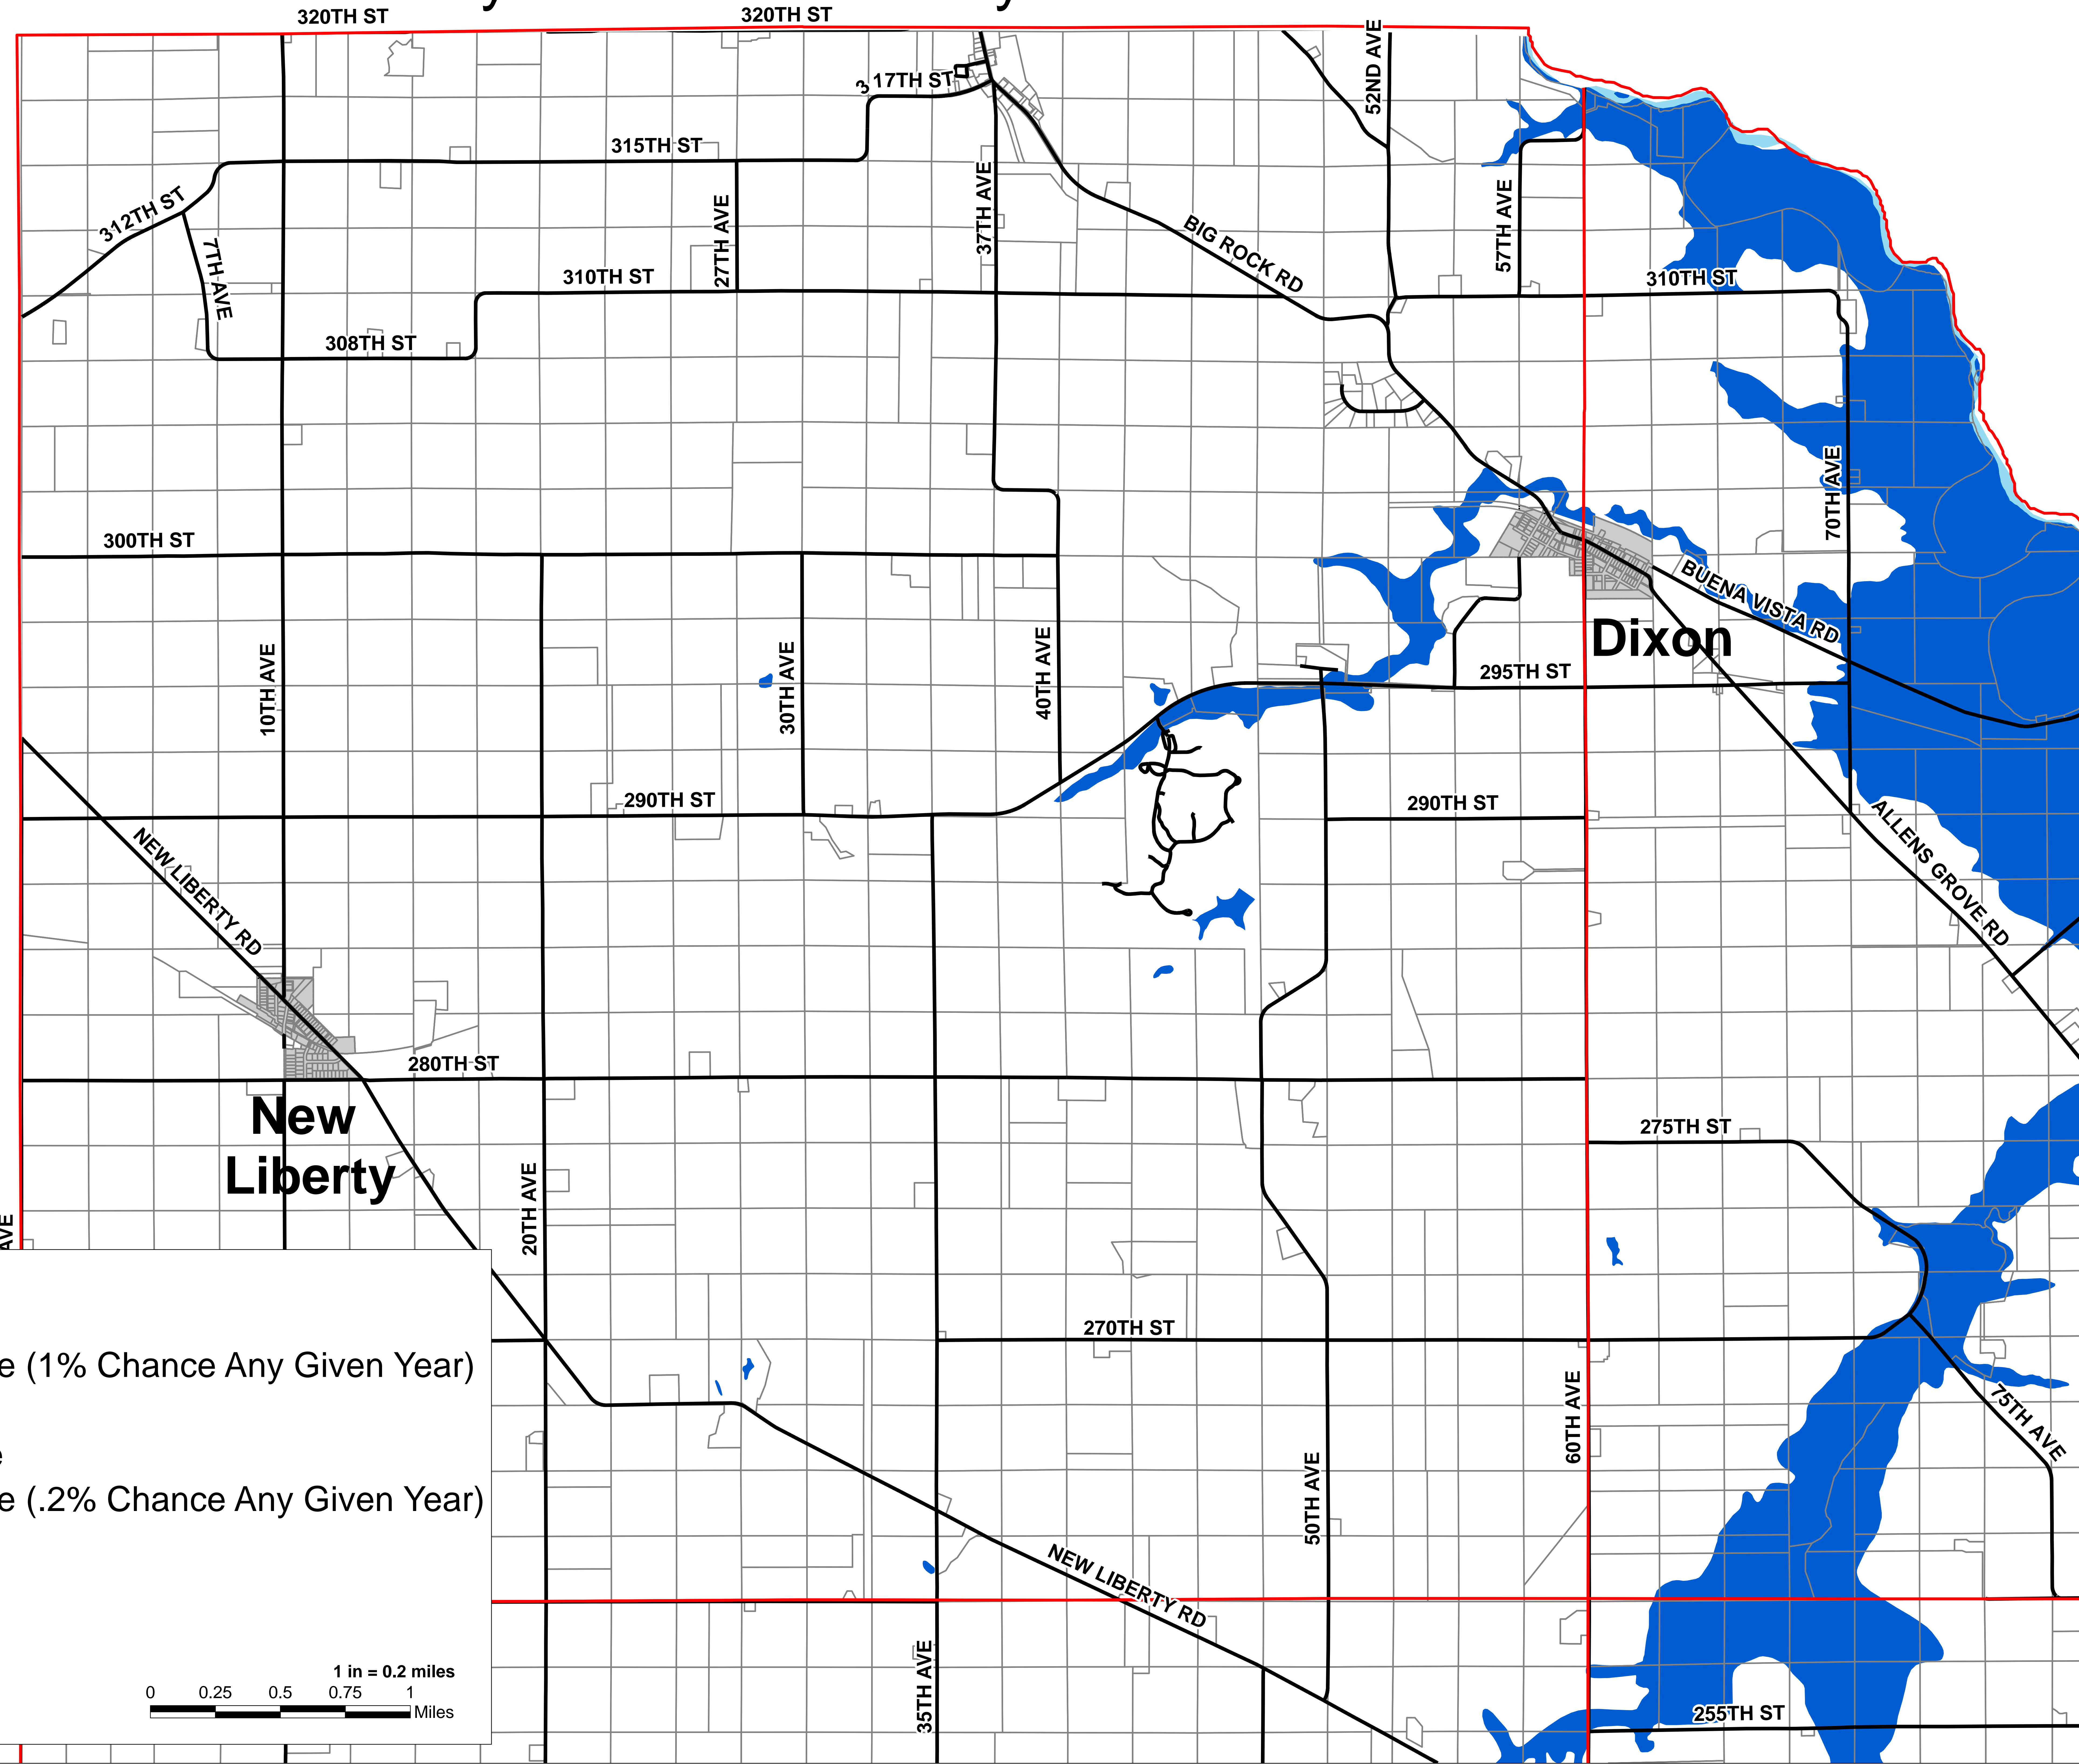

# Liberty: New FEMA 100-yr Flood Zone

**Legend**

**New FEMA Zones**

- 100-Year Floodzone (1% Chance Any Given Year)
- Area Not Included
- Protected by Levee
- 500-Year Floodzone (.2% Chance Any Given Year)

City Limits

Major Rivers

Parcels

Political Townships

Roads

1 in = 0.2 miles

0 0.25 0.5 0.75 1 Miles